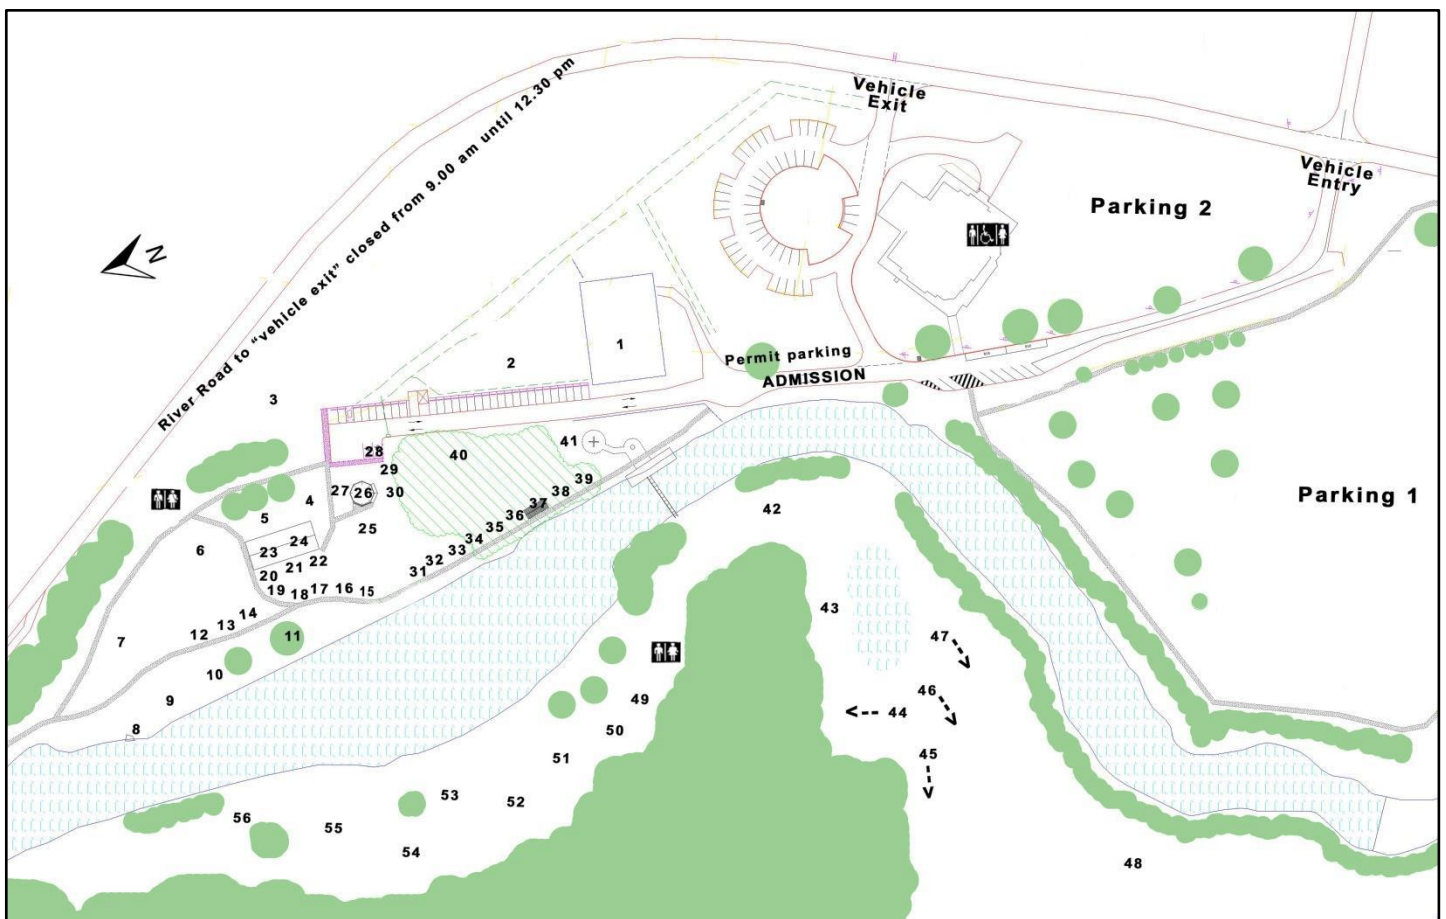

Rotary Club
of Latrobe

Lions Club
of Latrobe

Latrobe
Council

EASTERN SHORE

1. Sherwood Hall Pioneering Display
2. Historical Machinery Club of Tasmania Display
3. Veteran Car Club of Australia Display
4. Ferret registration
5. Ferret arena
6. Ferret preparation area
7. Cradle Coast Multisport Henley Triathlon
8. Model Boats
9. Betta Boat Race Registrations
10. Dragons Abreast Display
11. Latrobe Federal Band Performance
12. Inflatables
13. Lego Style Models
14. Frontier Hats
15. Avafew Crepes
16. Turkish Food
17. Sweet and Savoury Stix
18. Henry's Ginger Beer
19. Ghost Rock Vineyard
20. Café de Wheels
21. Fairy Floss (Lions Club of Latrobe)
22. Spray on Tattoos
23. Gemstone and Lapidary Display
24. ANZAC Biscuit Competition (CWA)
Sandwiches, Tea and Coffee (Latrobe Federal Band)
25. Central arena
26. Rotunda
27. Chicken Burgers and Saveloys (Latrobe Fire Brigade)
28. Lost and Found/Administration

WESTERN SHORE

42. Hurdy Gurdy rides
43. Croquet
44. Great Aussie Cherry Spit competition
45. Egg throwing competition
46. Nearest the Pin golf competition
47. Gumboot throwing competition
48. Helicopter rides
49. Discovery Ranger Wildlife Display
50. Make Your Own Wildlife Animal (St Patrick's Child Care)
51. Sheaf Tossing competition
52. Whip cracking competition
53. Zorb Balls and Nerf Dart Tag
54. Move Strong Demonstration
55. Children's Novelty Events
56. Archery competition